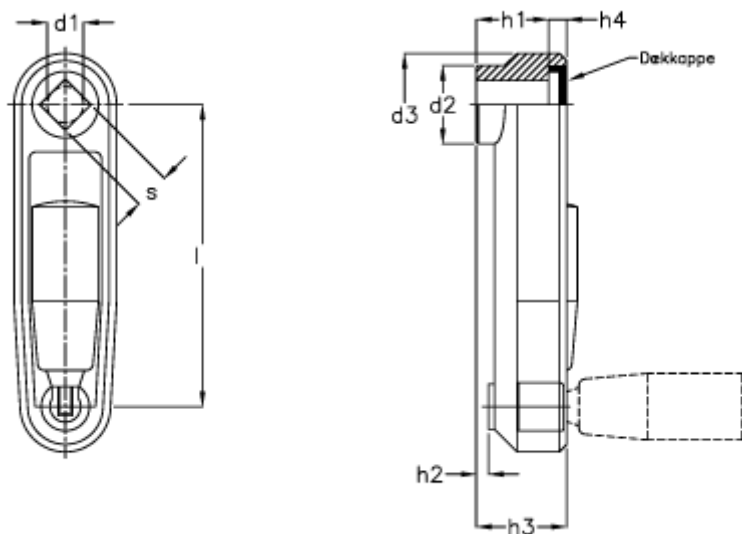

Article number: 20236281

Description: E+G Crank handle
GN 472.3-100-B12-SW

Measures

d1 H7	= B 12		l	= 100
d2	= 26		s H11 = V 12	
d3	= 34			
h1	= 24			
h2	= 4.0			
h3	= 30			
h4	= 4.2			
Handle	= 22			